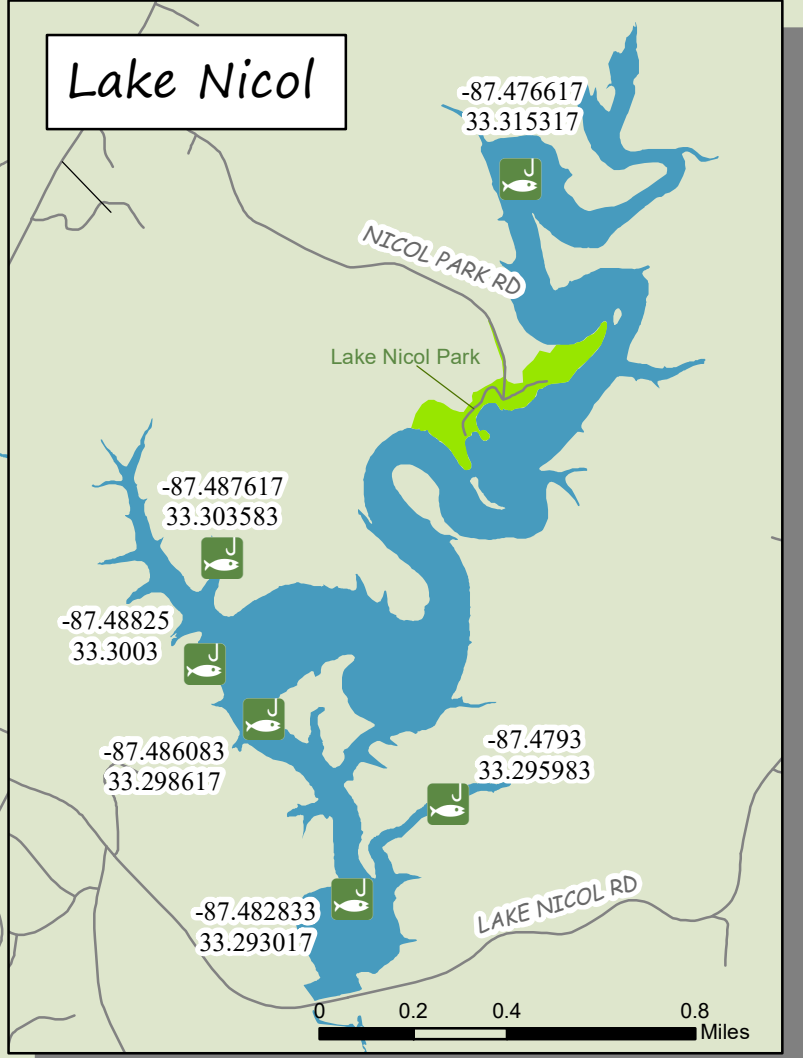

Lake Tuscaloosa

Lake Nicol

Harris Lake

Legend

- Boat Landing
- Fish Habitat
- Park
- Lake