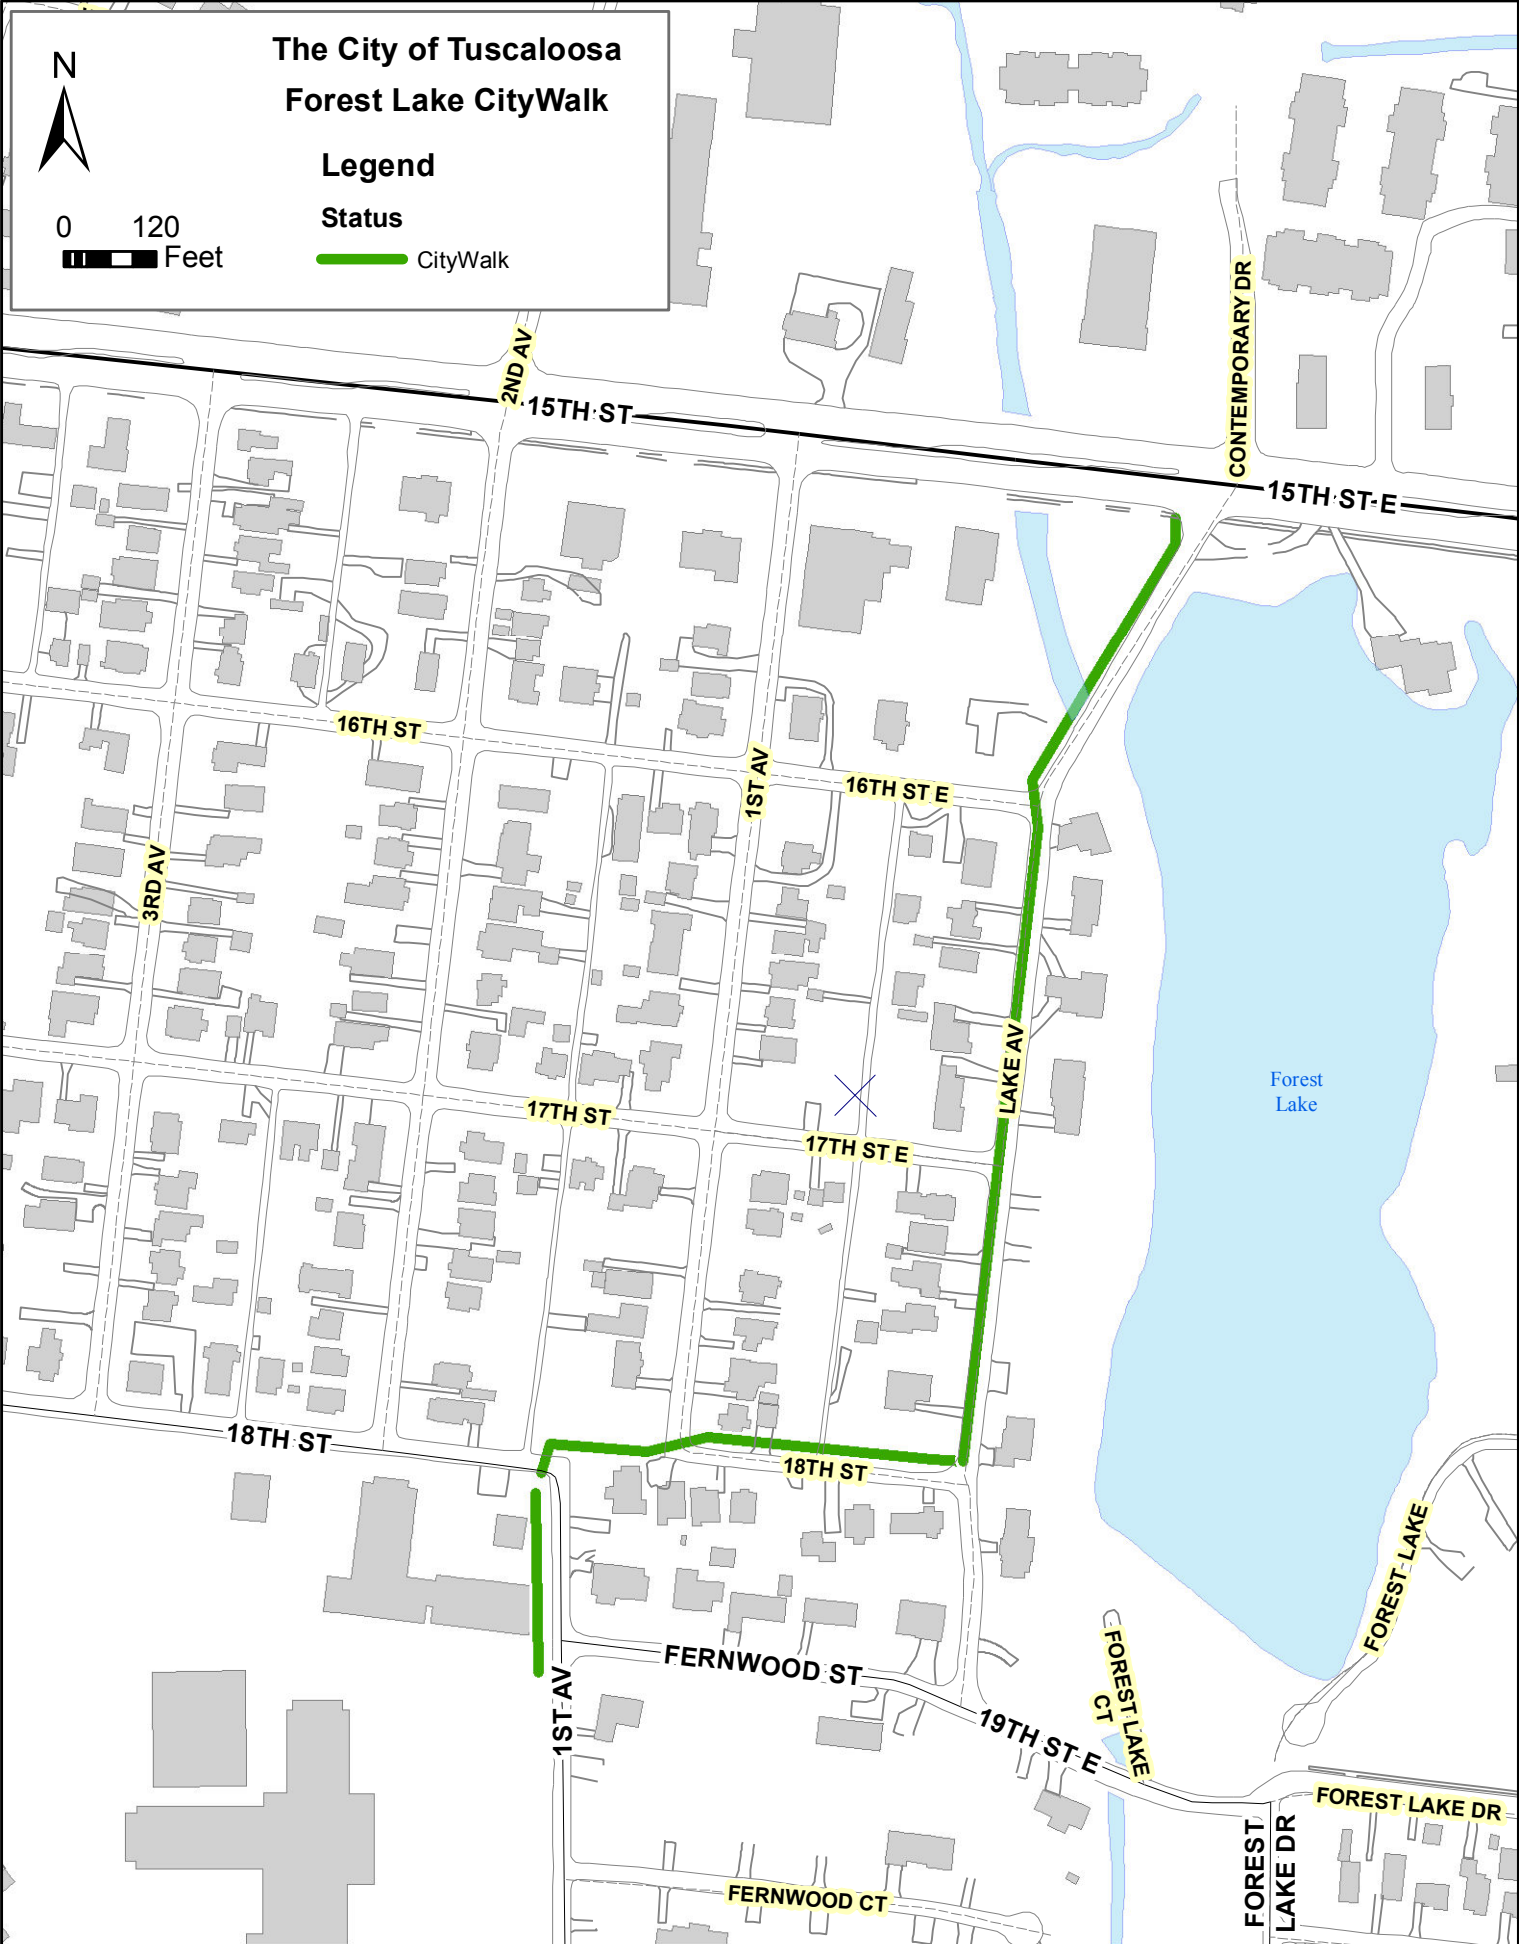

0  300
Feet

The City of Tuscaloosa
University Place CityWalk

Legend

Status
CityWalk

0 120 Feet

N

The City of Tuscaloosa
Forest Lake CityWalk

Legend

Status
CityWalk

0 120
Feet

2ND AV

15TH ST

CONTEMPORARY DR

15TH ST-E

16TH ST

16TH ST E