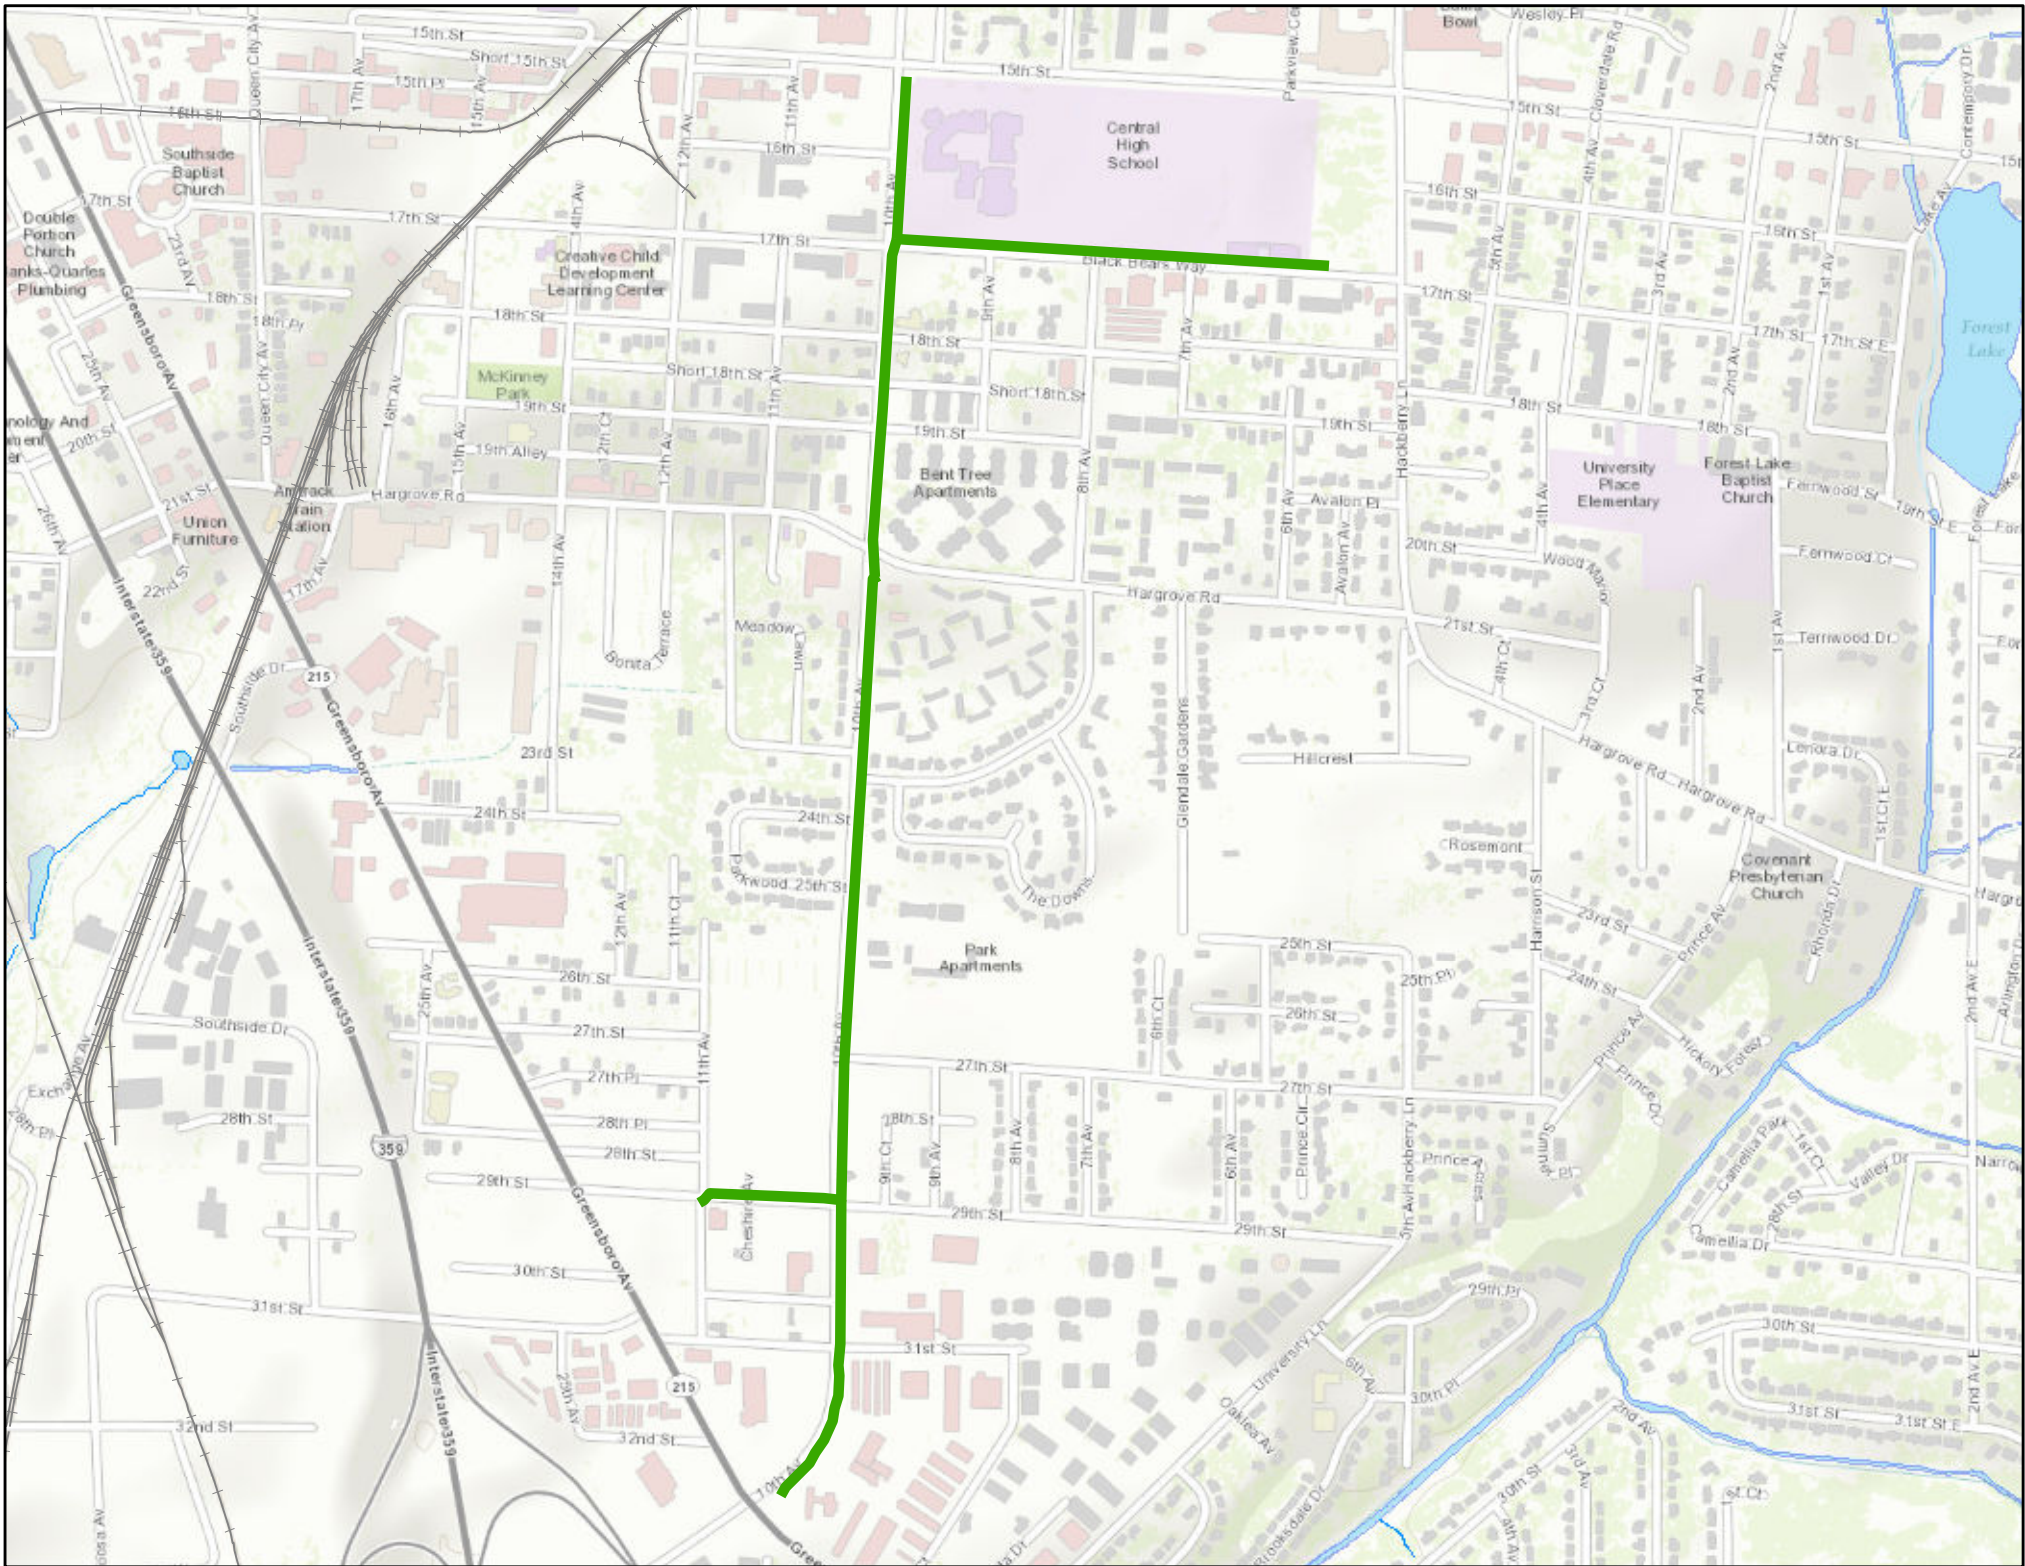

Central High School

Bent Tree Apartments

Park Apartments

University Place Elementary

Forest Lake Baptist Church

Covenant Presbyterian Church

Creative Child Development Learning Center

McKinney Park

Southside Baptist Church

Union Furniture

Southside Dr

Forest Lake

359

215

15th St

16th St

17th St

18th St

19th St

20th St

21st St

22nd St

23rd St

24th St

25th St

26th St

27th St

28th St

29th St

30th St

31st St

32nd St

33rd St

34th St

35th St

36th St

37th St

38th St

39th St

40th St

41st St

42nd St

43rd St

44th St

45th St

46th St

47th St

48th St

49th St

50th St

51st St

52nd St

53rd St

54th St

55th St

56th St

57th St

58th St

59th St

60th St

61st St

62nd St

63rd St

64th St

65th St

66th St

67th St

68th St

69th St

70th St

71st St

72nd St

73rd St

74th St

75th St

76th St

77th St

78th St

79th St

80th St

81st St

82nd St

83rd St

84th St

85th St

86th St

87th St

88th St

89th St

90th St

91st St

92nd St

93rd St

94th St

95th St

96th St

97th St

98th St

99th St

100th St

101st St

102nd St

103rd St

104th St

105th St

106th St

107th St

108th St

109th St

110th St

111th St

112th St

113th St

114th St

115th St

116th St

117th St

118th St

119th St

120th St

121st St

122nd St

123rd St

124th St

125th St

126th St

127th St

128th St

129th St

130th St

131st St

132nd St

133rd St

134th St

135th St

136th St

137th St

138th St

139th St

140th St

141st St

142nd St

143rd St

144th St

145th St

146th St

147th St

148th St

149th St

150th St

151st St

152nd St

153rd St

154th St

155th St

156th St

157th St

158th St

159th St

160th St

161st St

162nd St

163rd St

164th St

165th St

166th St

167th St

168th St

169th St

170th St

171st St

172nd St

173rd St

174th St

175th St

176th St

177th St

178th St

179th St

180th St

181st St

182nd St

183rd St

184th St

185th St

186th St

187th St

188th St

189th St

190th St

191st St

192nd St

193rd St

194th St

195th St

196th St

197th St

198th St

199th St

200th St

201st St

202nd St

203rd St

204th St

205th St

206th St

207th St

208th St

209th St

210th St

211st St

212nd St

213rd St

214th St

215th St

216th St

217th St

218th St

219th St

220th St

221st St

222nd St

223rd St

224th St

225th St

226th St

227th St

228th St

229th St

230th St

231st St

232nd St

233rd St

234th St

235th St

236th St

237th St

238th St

239th St

240th St

241st St

242nd St

243rd St

244th St

245th St

246th St

247th St

248th St

249th St

250th St

251st St

252nd St

253rd St

254th St

255th St

256th St

257th St

258th St

259th St

260th St

261st St

262nd St

263rd St

264th St

265th St

266th St

267th St

268th St

269th St

270th St

271st St

272nd St

273rd St

274th St

275th St

276th St

277th St

278th St

279th St

280th St

281st St

282nd St

283rd St

284th St

285th St

286th St

287th St

288th St

289th St

290th St

291st St

292nd St

293rd St

294th St

295th St

296th St

297th St

298th St