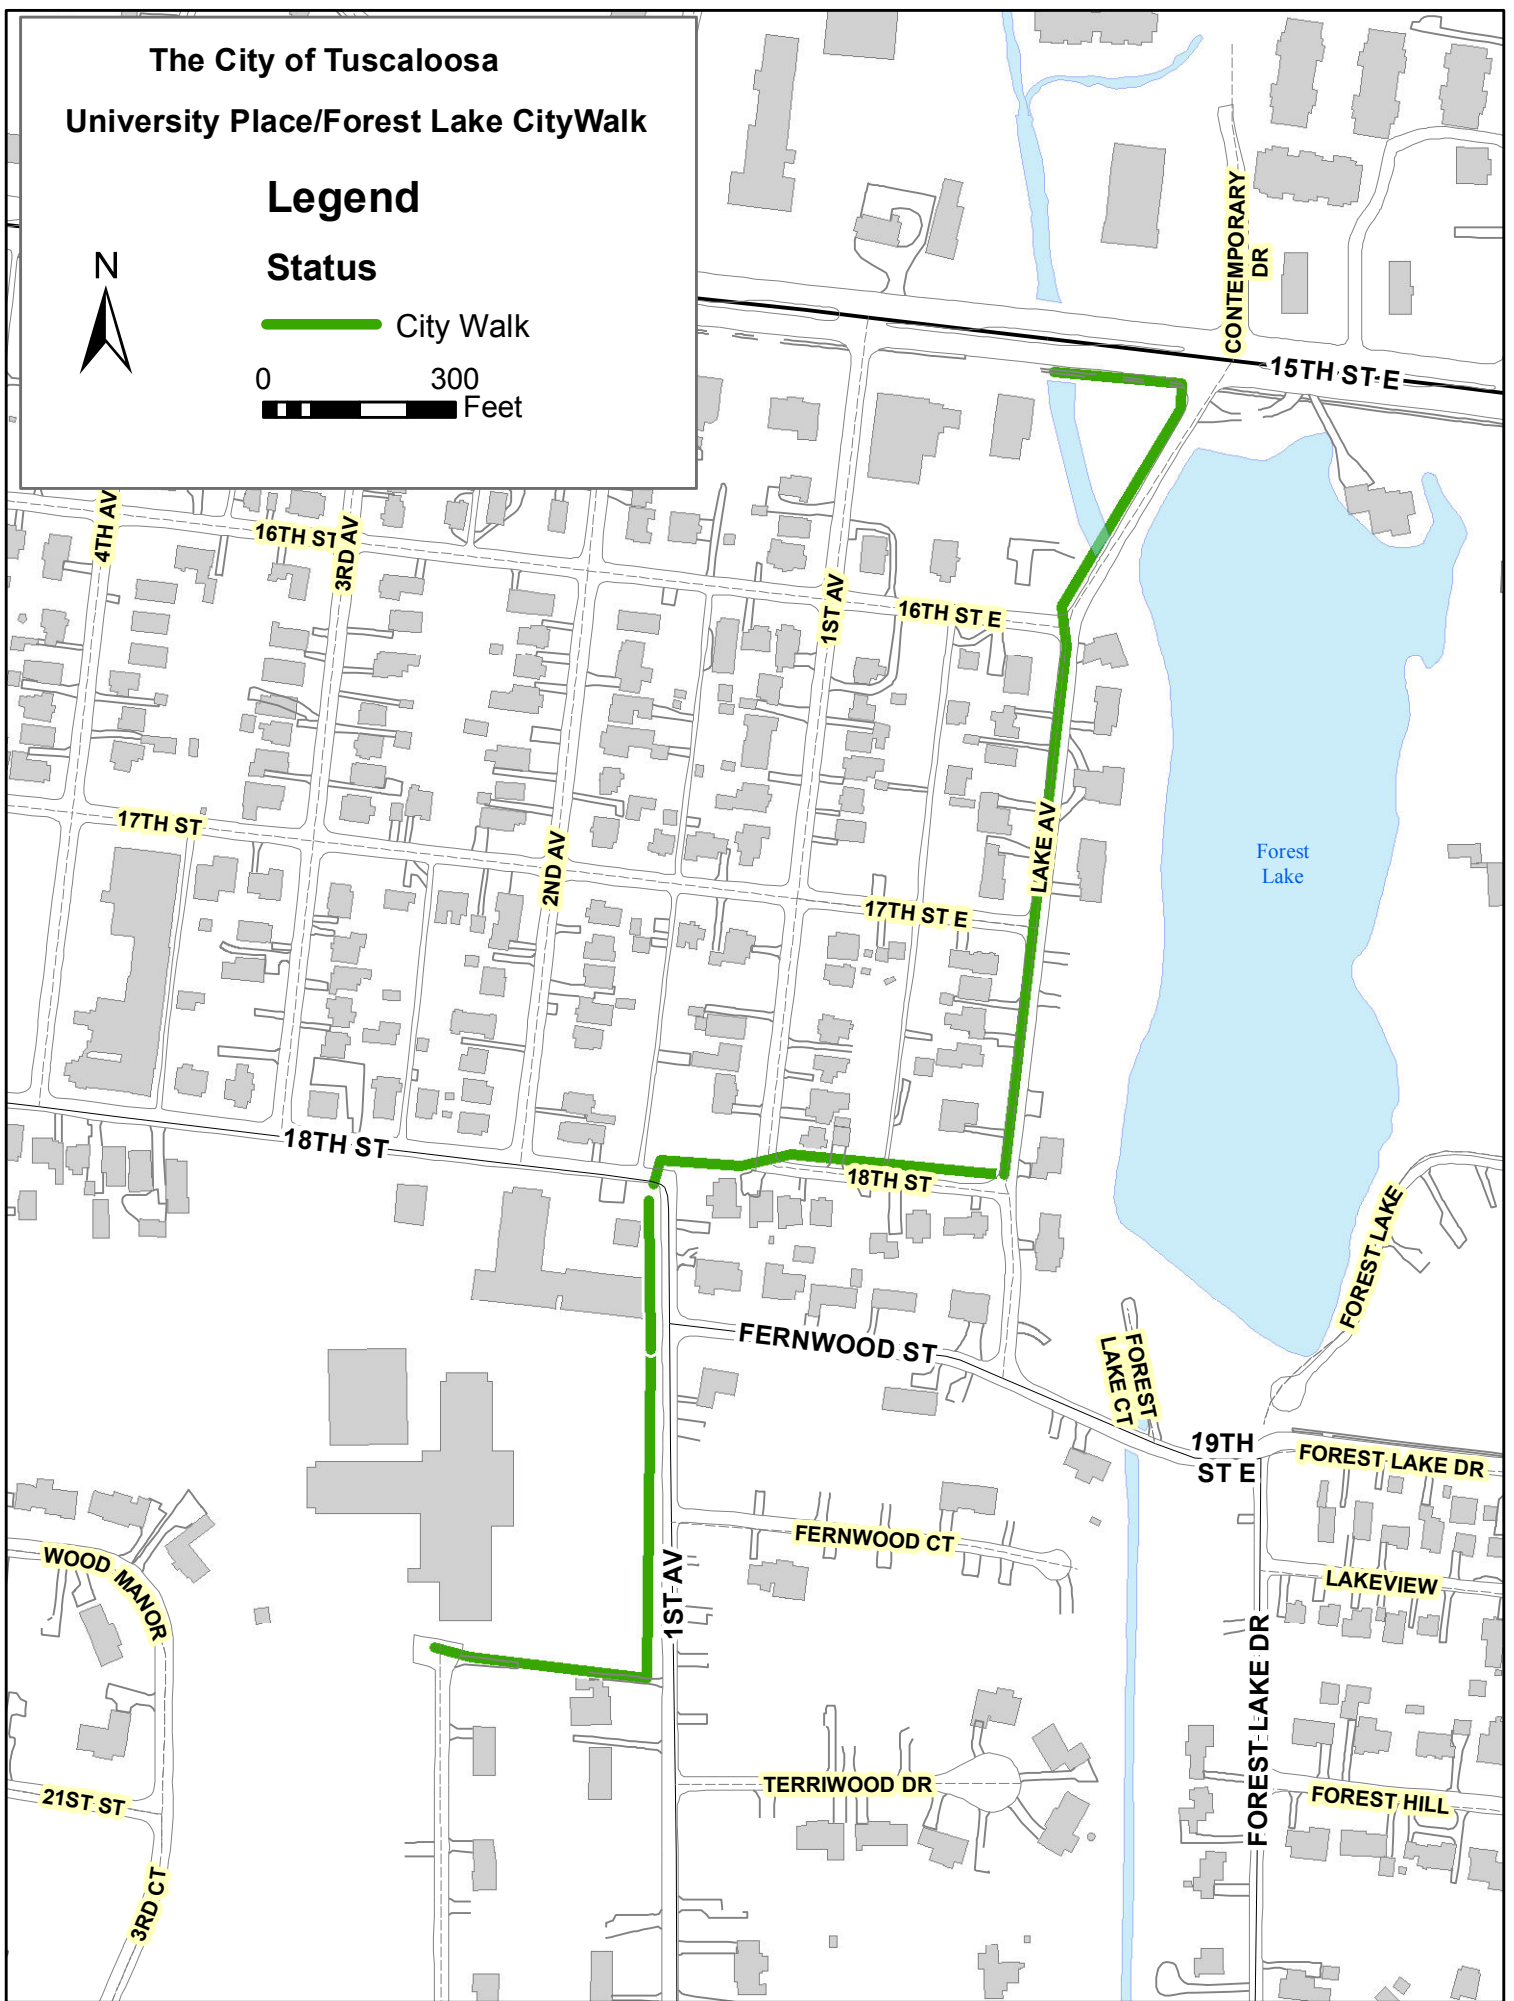

The City of Tuscaloosa
University Place/Forest Lake CityWalk

Legend

Status

City Walk

0 300
Feet