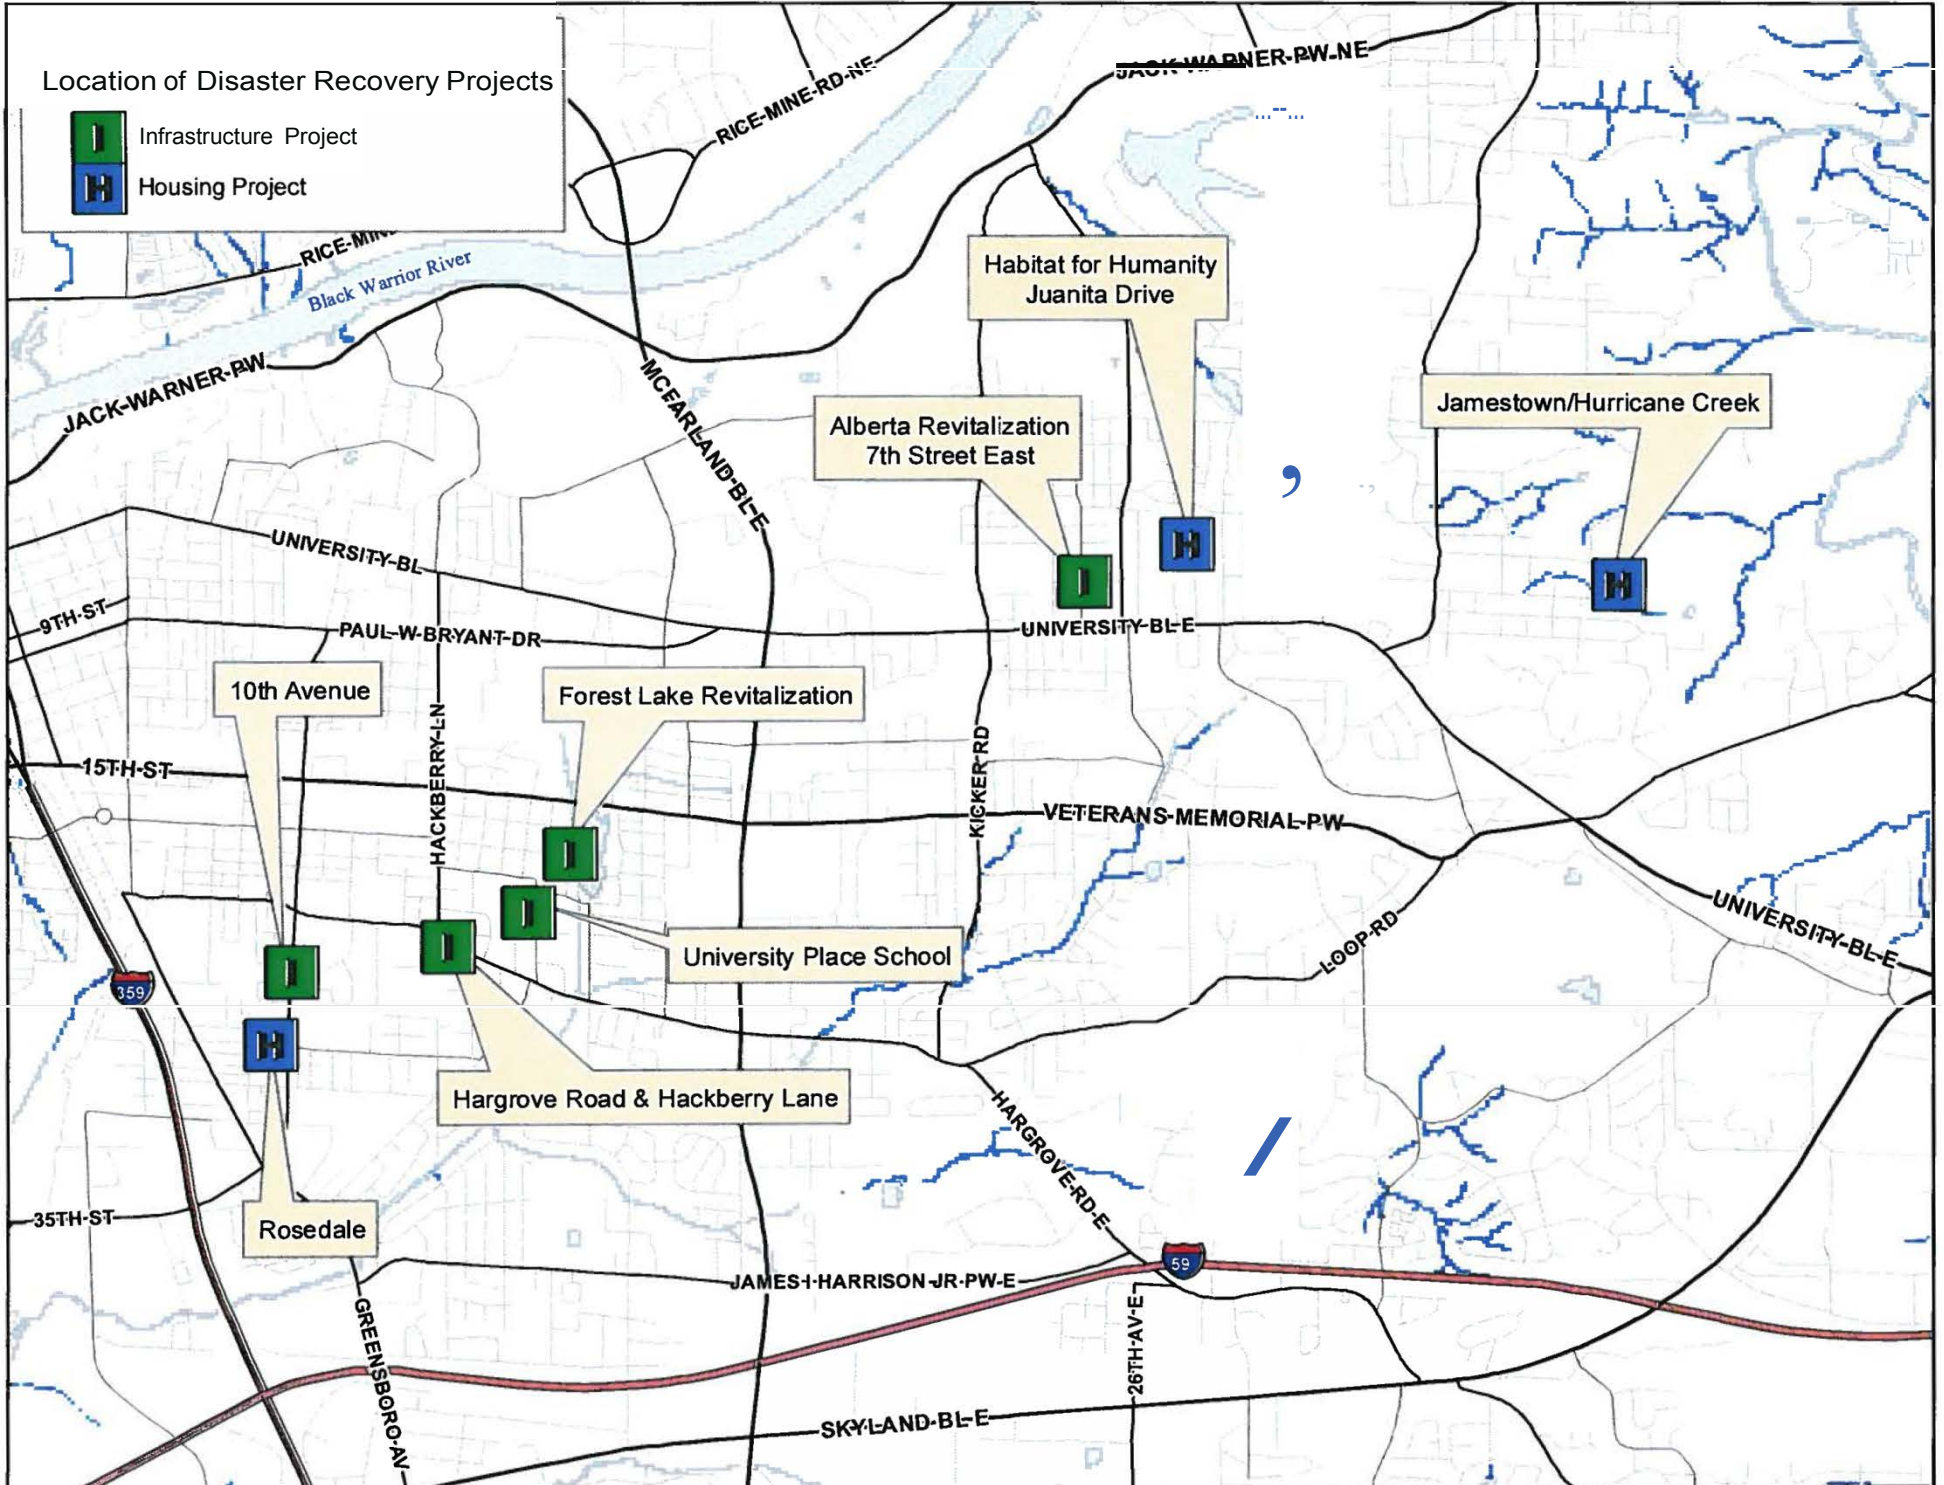

Appendix B

Public Comments and Responses

No comments were received.

Location of Disaster Recovery Projects

-  Infrastructure Project
-  Housing Project

Previously Constructed by Habitat for Humanity

6TH ST E

5TH PLE

KICKER RD

POSITIVE PL

23RD AVE E

24TH AVE E

7TH STE

25TH AVE E

26TH AVE