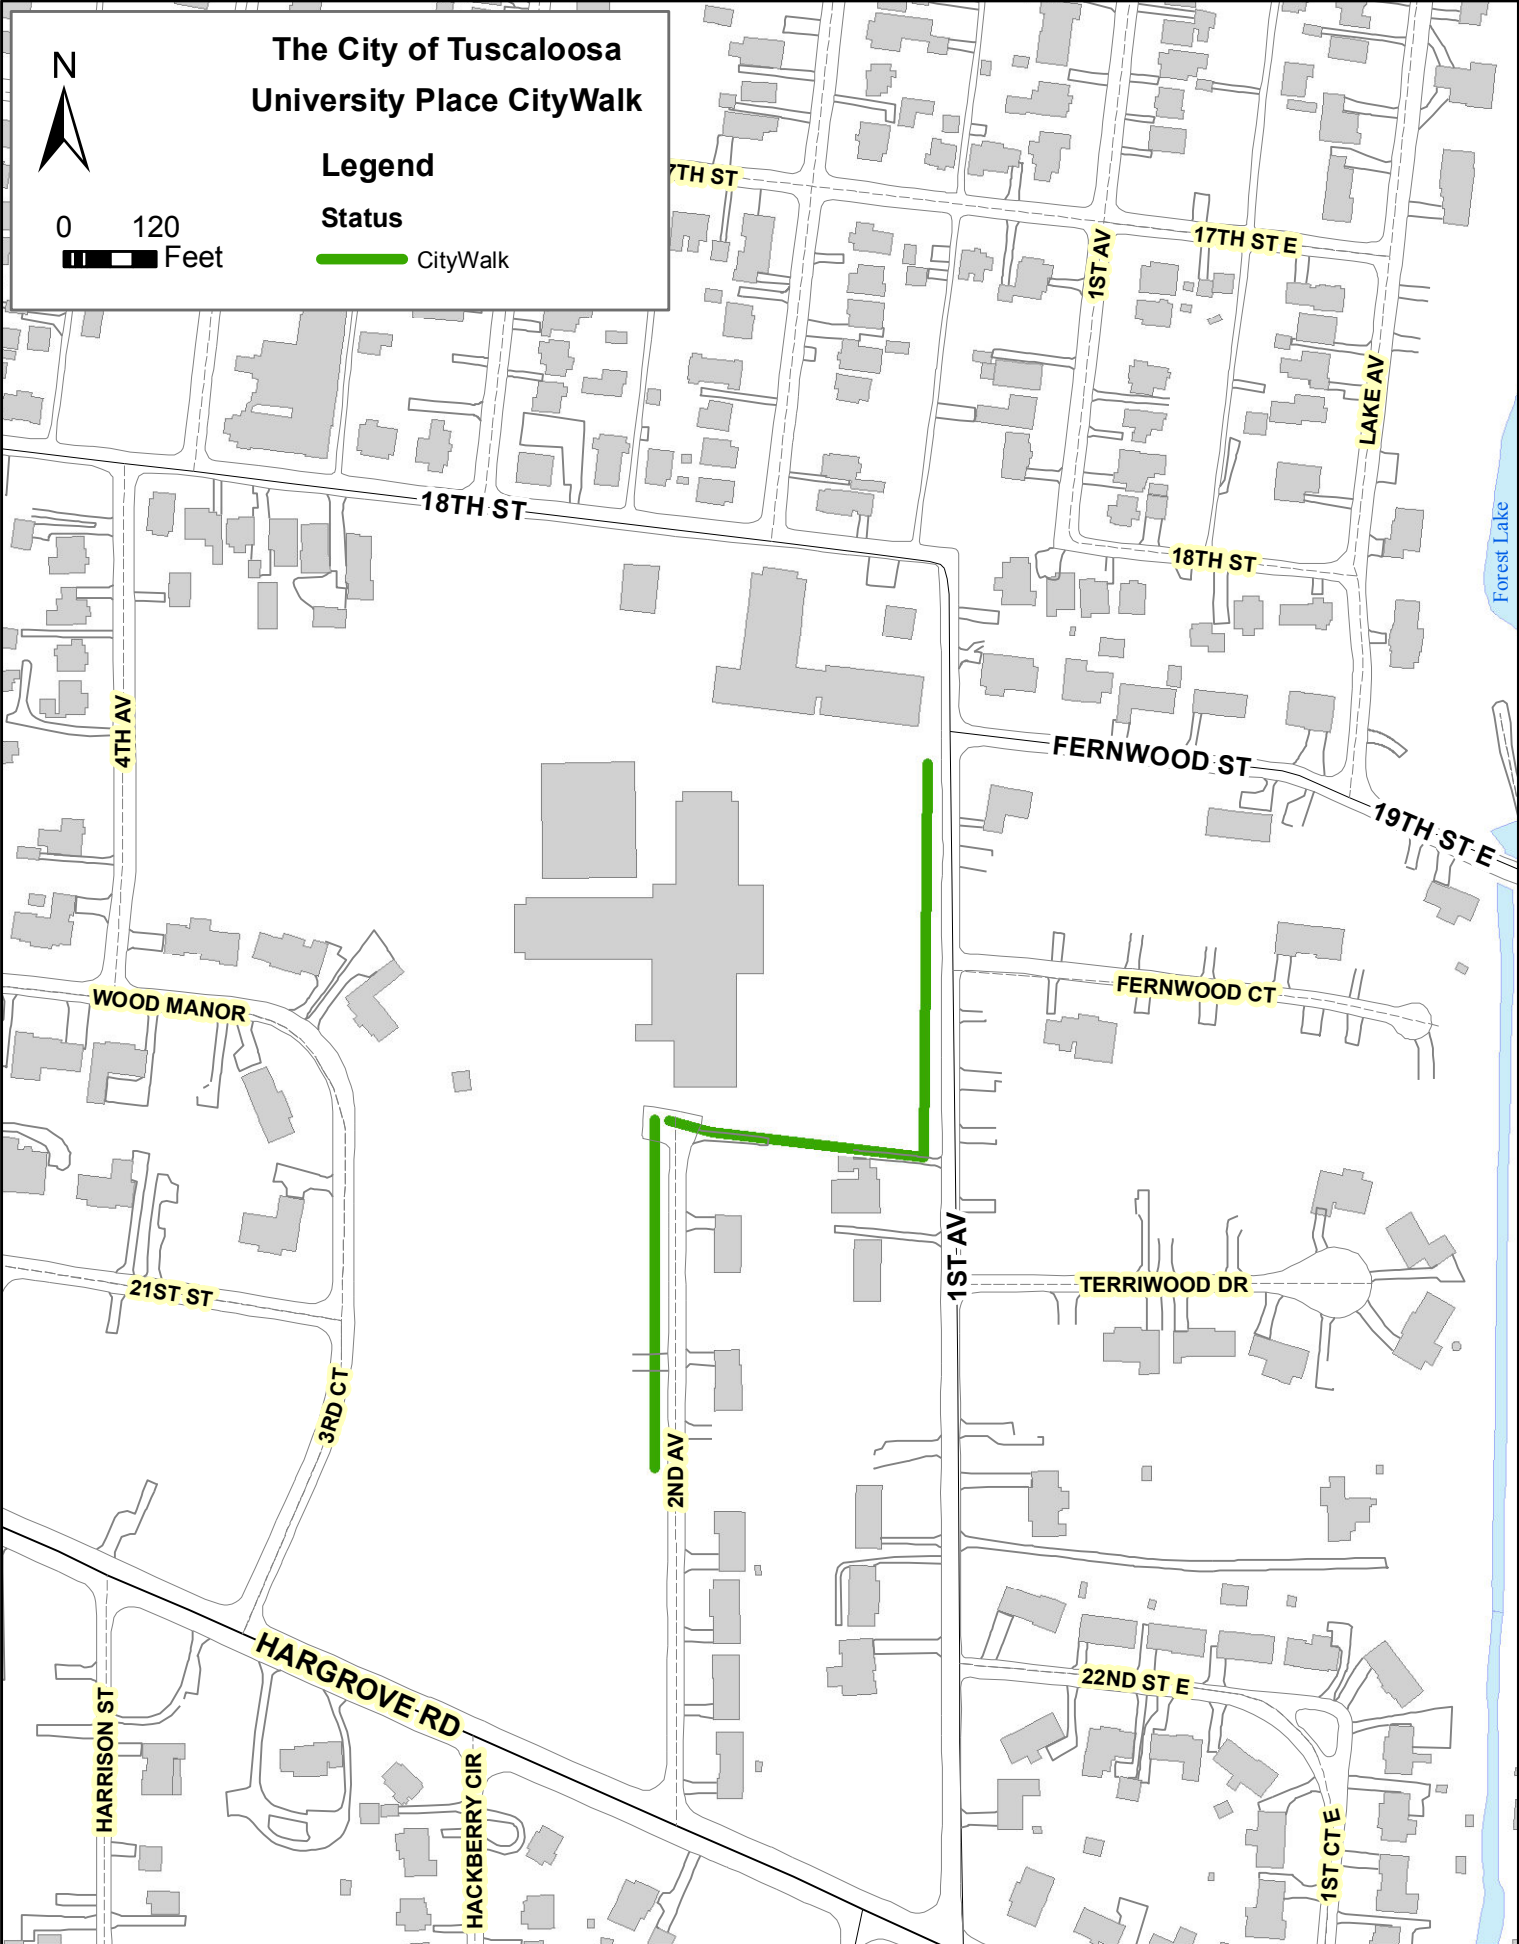

The City of Tuscaloosa
University Place CityWalk

Legend

Status
CityWalk

0 120 Feet

N