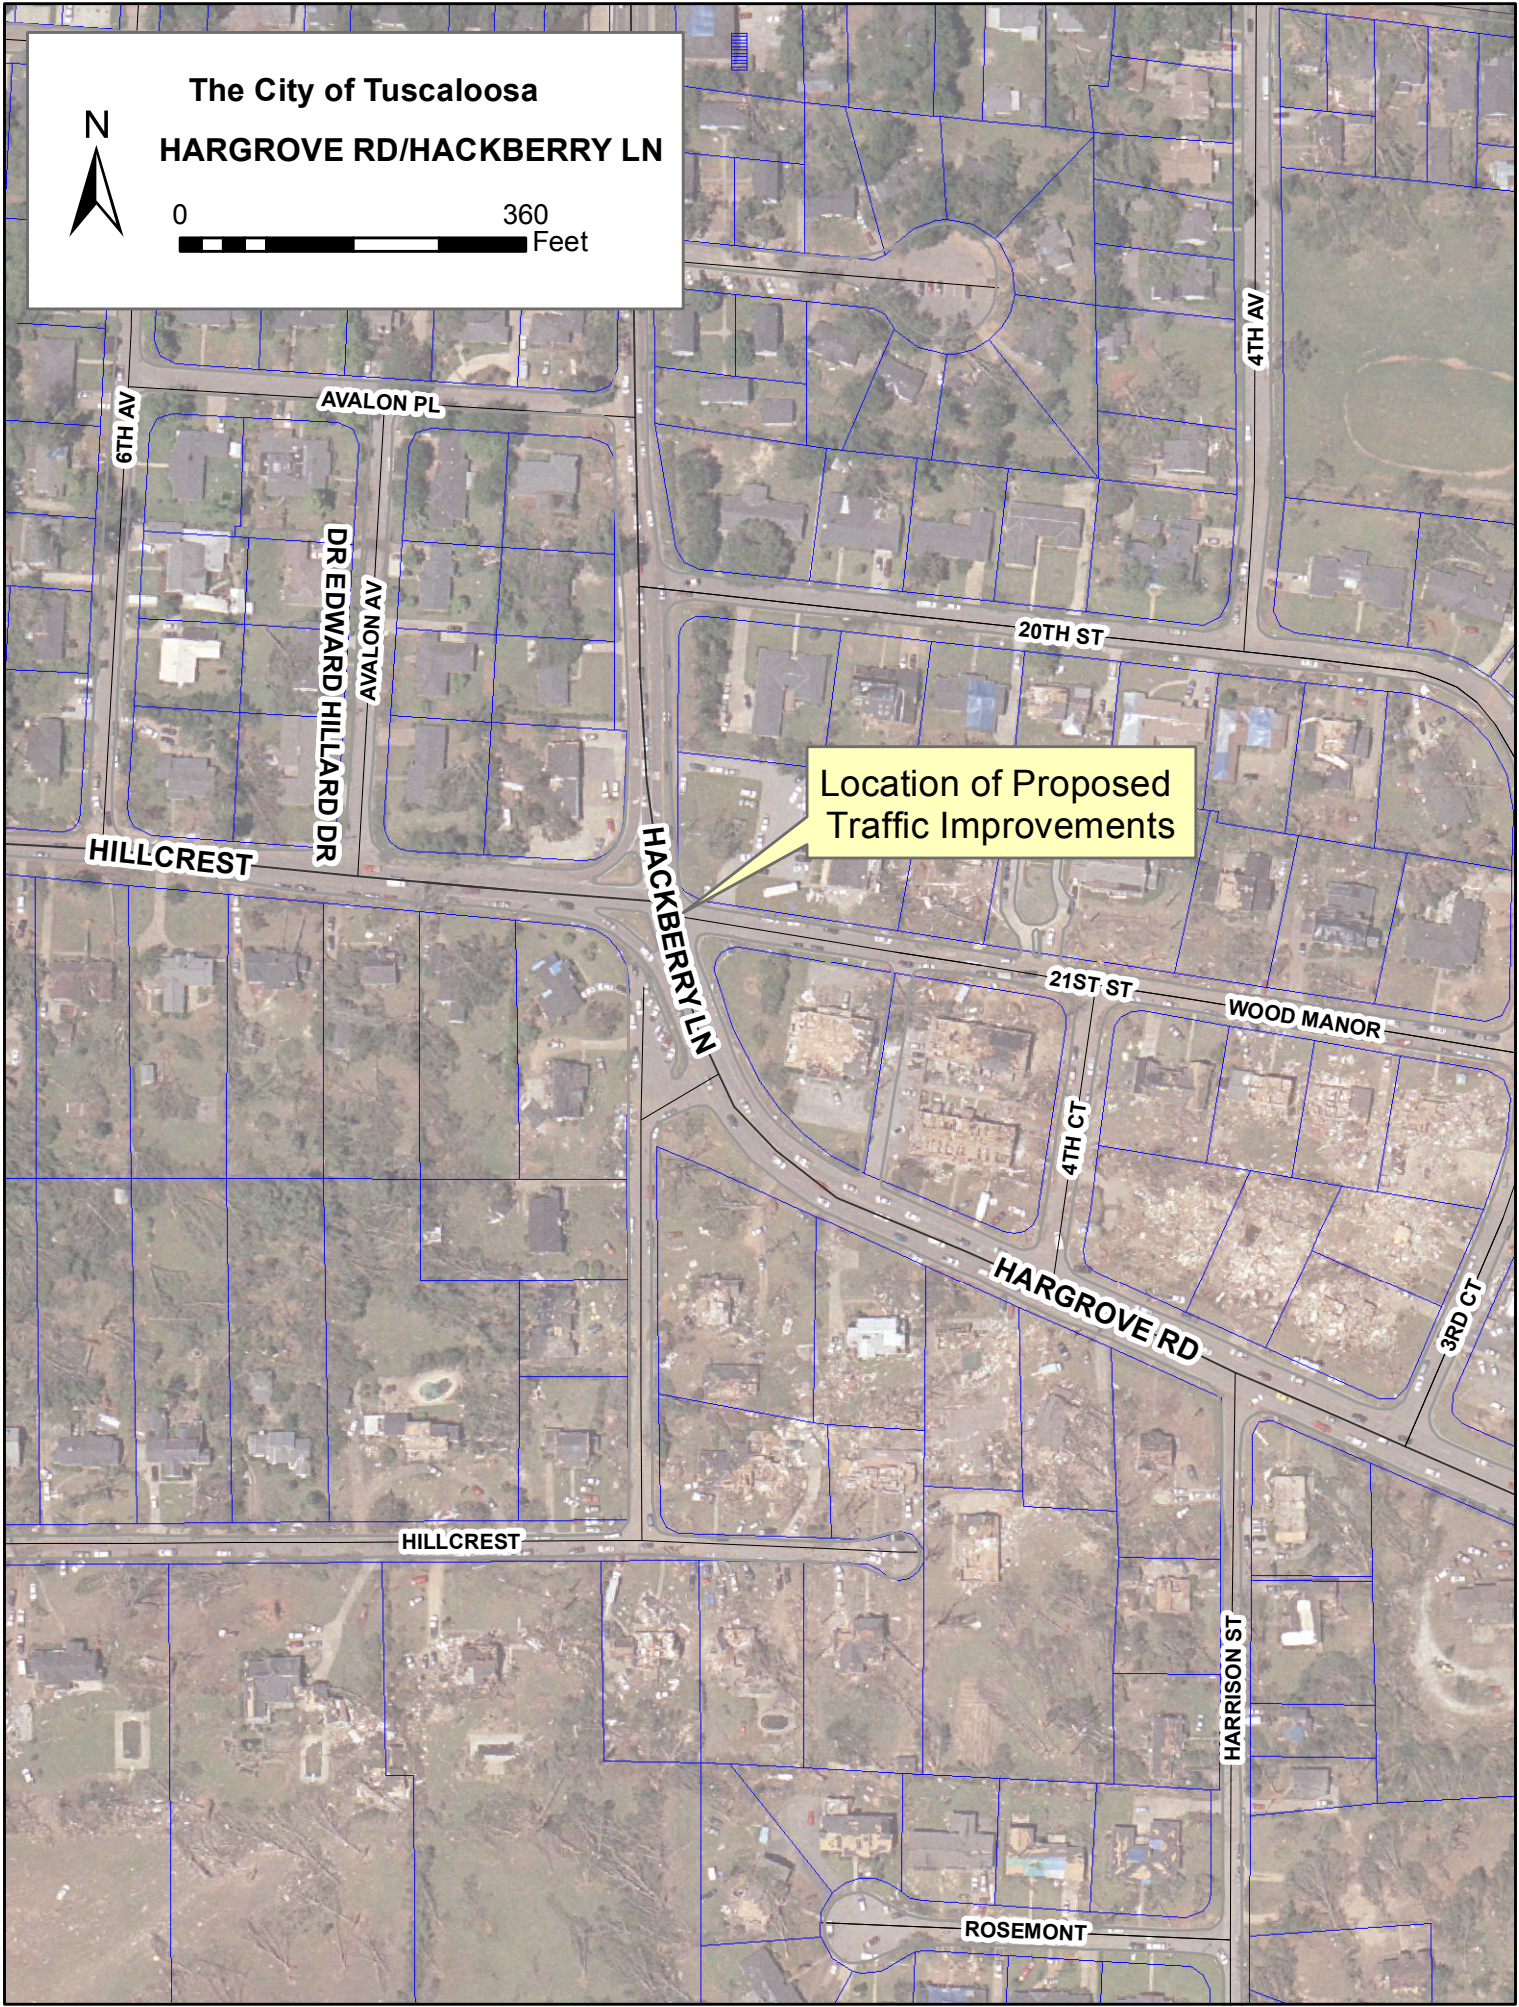

297th St

298th St

The City of Tuscaloosa
HARGROVE RD/HACKBERRY LN

0 360 Feet

Location of Proposed Traffic Improvements

AVALON AV

AVALON PL

4TH AV