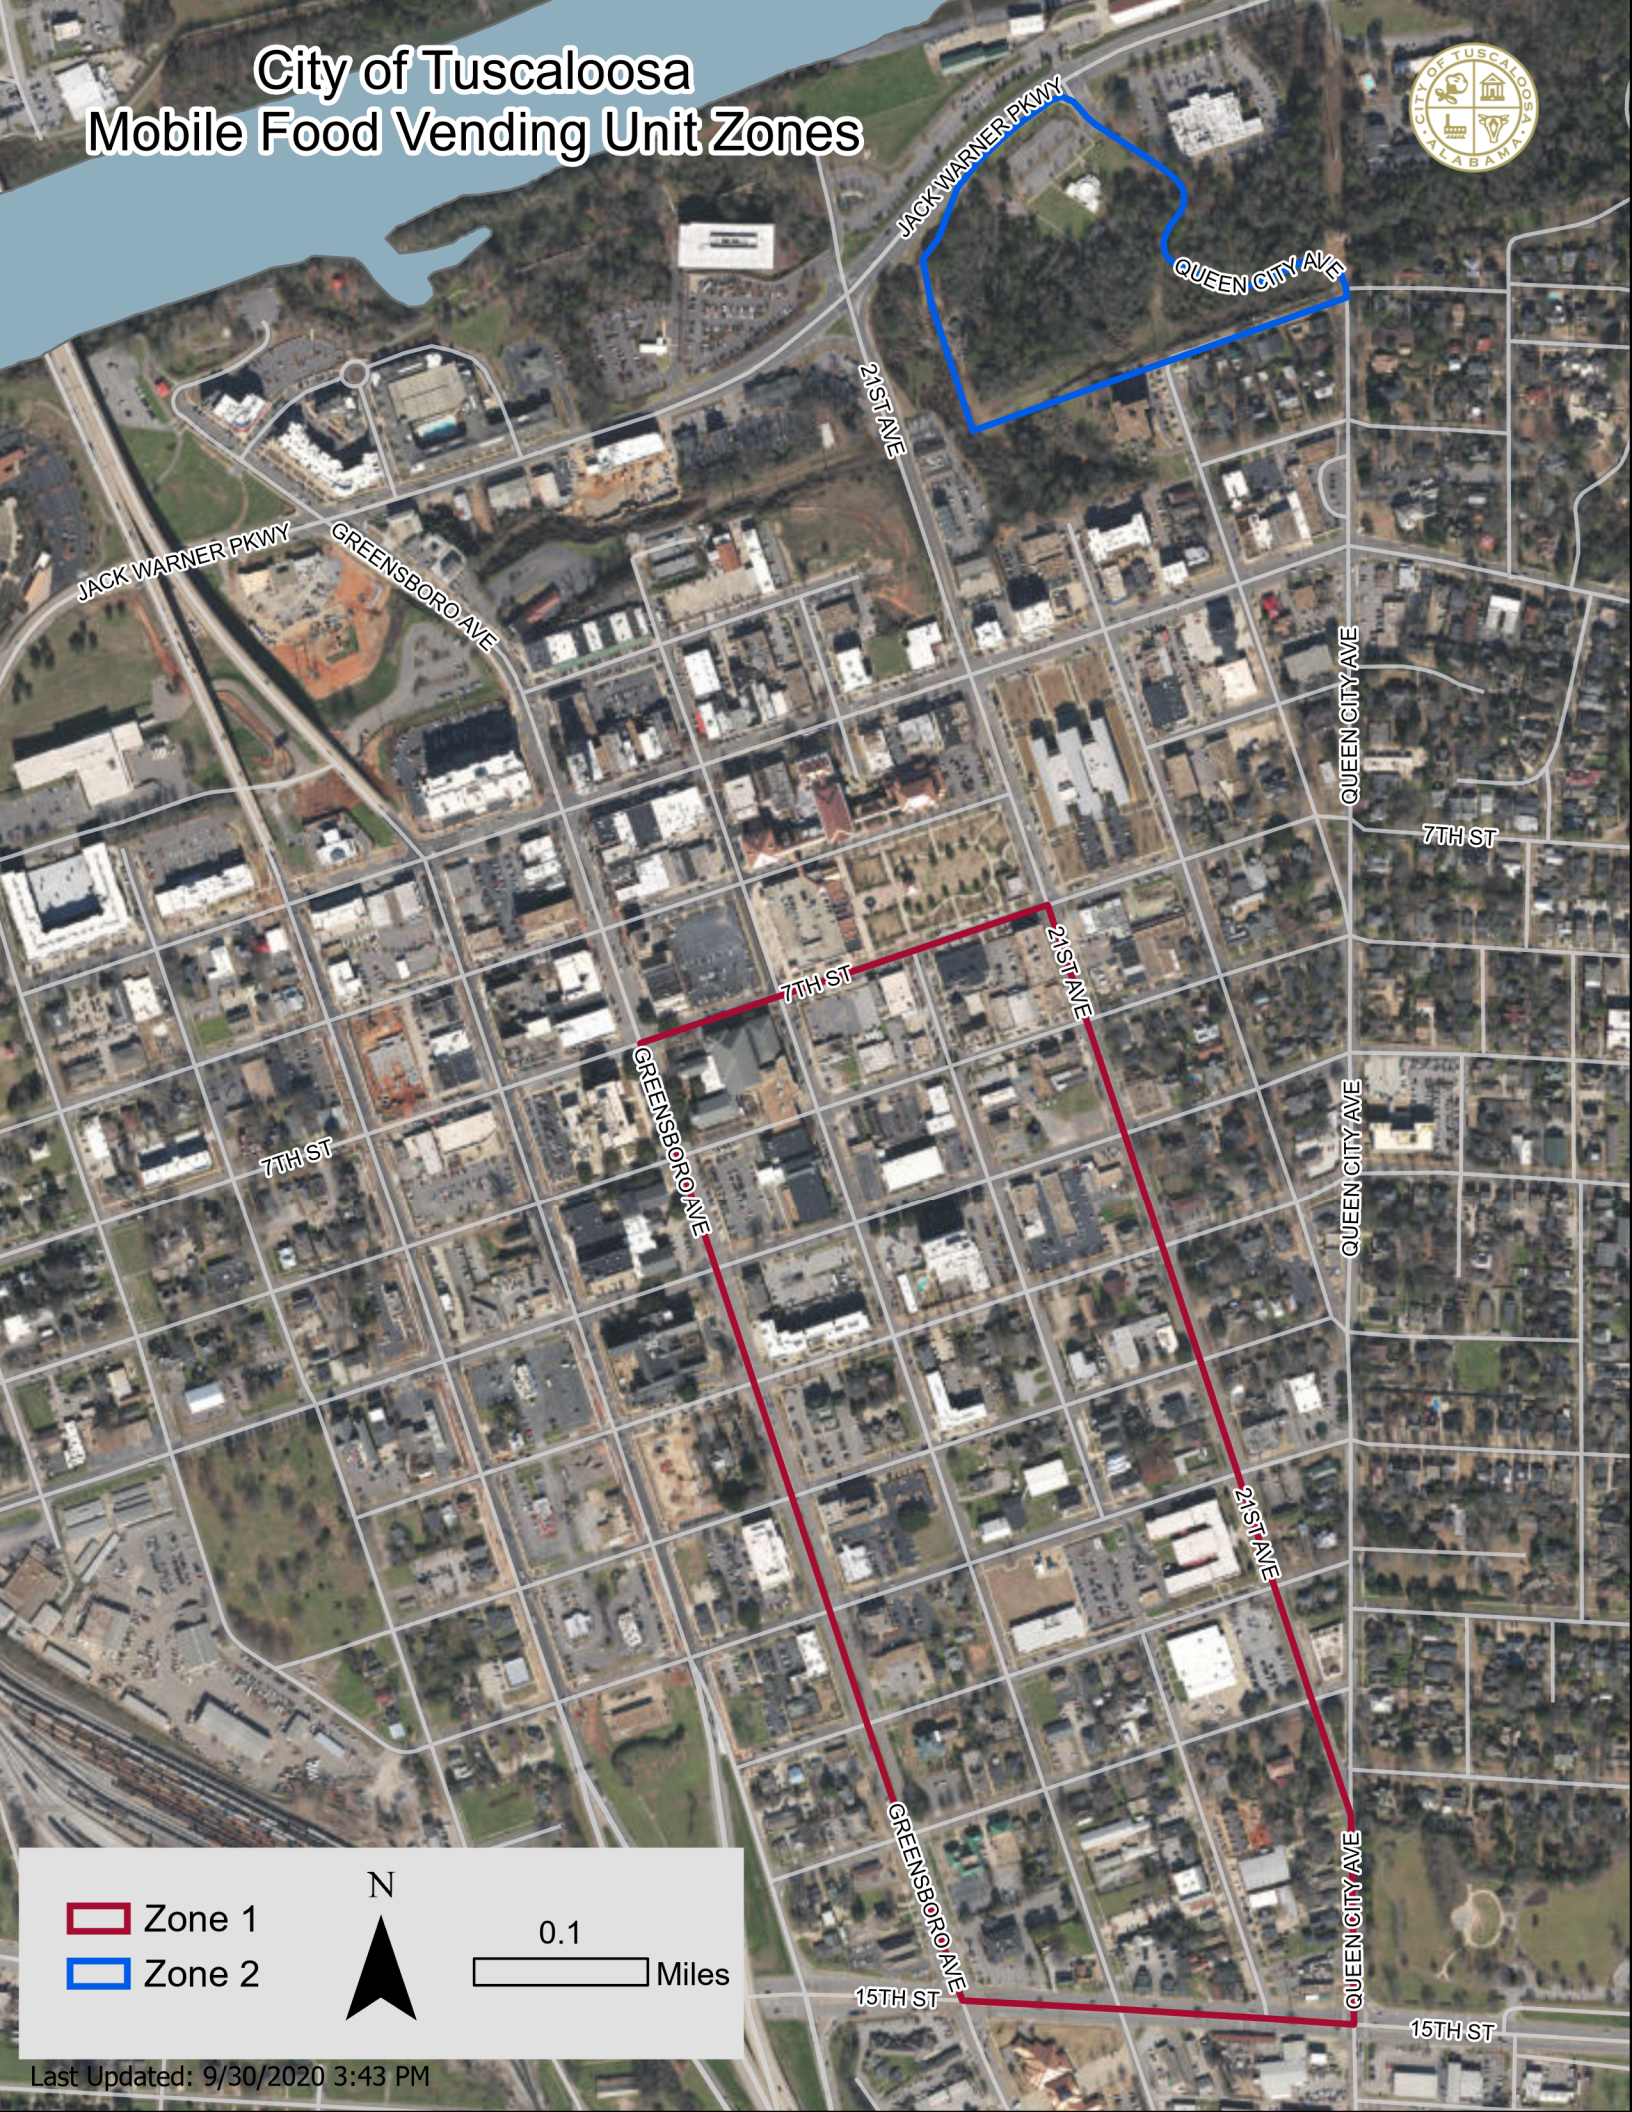

City of Tuscaloosa Mobile Food Vending Unit Zones

- Zone 1
- Zone 2

0.1
Miles